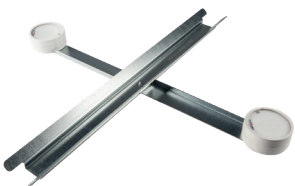

Laze Chair

Polyethylene stackable lounge seat

Dimensions

- a 70,5 cm
- b 75 cm
- c 40,5 cm
- d 44 cm
- 9,5 kg

Frame

- ✓ Material Polyethylene (PE) - pinhole free
- ✓ Thickness 5 mm
- ✓ In - and outdoor use
- ✓ UV- and water-resistant, lightweight
- ✓ Stackable: 10 pcs high
- ✓ Optional: LED
- ✓ Connect the seating units to construct a lounge set

Colours

White

Black

Add-ons

Connector + LED holder

- ✓ Material Galvanised steel
- ✓ Features To connect Laze seating units and/or Laze pouf
To install Lumen LED lights into Laze
Dual function!!

Trolley

- ✓ Material
- ✓ Coating
- ✓ Features

Steel
 Hammerscale grey powdercoating
 Fitted with vulcanised wheels, diam 8 -10 cm
 Ideal for storage in smaller places
 Can hold 10 Laze chairs
 2 braked swing-wheels + 2 fixed wheels
 3 functions: transportation, storage and protection

Lumen LED Light

- ✓ Dimensions
- ✓ Weight
- ✓ Features

diam 95 mm x 41,7 mm
 400 g

- Splashproof IP65
- Remote control, magnet and plastic holder included
- Total LED power 10 W
- Beam angle 120°
- Charging time 3-5 hours
- Battery run time 8-15 hours
- Assembly kit included