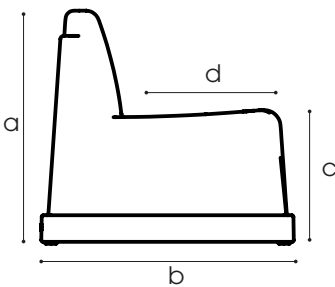

Laze Chair

Polyethylene stackable lounge seat

Dimensions

- a 70,5 cm
- b 75 cm
- c 40,5 cm
- d 44 cm
- 9,5 kg

Frame

- ✓ Material Polyethylene (PE) - pinhole free
- ✓ Thickness 5 mm
- ✓ In - and outdoor use
- ✓ UV- and water-resistant, lightweight
- ✓ Stackable: 10 pcs high
- ✓ Optional: LED
- ✓ Connect the seating units to construct a lounge set

Lumen LED Light

- ✓ Dimensions
- ✓ Weight
- ✓ Features

diam 95 mm x 41,7 mm
 400 g

- Splashproof IP65
- Remote control, magnet and plastic holder included
- Total LED power 10 W
- Beam angle 120°
- Charging time 3-5 hours
- Battery run time 8-15 hours
- Assembly kit included