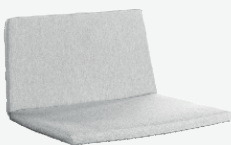

Laze Chair

Polyethylene stackable lounge seat

Dimensions

- a 70,5 cm
- b 75 cm
- c 40,5 cm
- d 44 cm
- 9,5 kg

Frame

- ✓ Material Polyethylene (PE) - pinhole free
- ✓ Thickness 5 mm
- ✓ In - and outdoor use
- ✓ UV- and water-resistant, lightweight
- ✓ Stackable: 10 pcs high
- ✓ Optional: LED
- ✓ Connect the seating units to construct a lounge set

Steel
 Hammerscale grey powdercoating
 Fitted with vulcanised wheels, diam 8 -10 cm
 Ideal for storage in smaller places
 Can hold 10 Laze chairs
 2 braked swing-wheels + 2 fixed wheels
 3 functions: transportation, storage and protection

Lumen LED Light

- ✓ Dimensions
- ✓ Weight
- ✓ Features

diam 95 mm x 41,7 mm
 400 g

- Splashproof IP65
- Remote control, magnet and plastic holder included
- Total LED power 10 W
- Beam angle 120°
- Charging time 3-5 hours
- Battery run time 8-15 hours
- Assembly kit included

✓ Optional

- Charging case for 10 Lumen lights
- Bluetooth box for Android app
- Clamp
- DMX controller

Seats

- ✓ Material
- ✓ Dimensions
- ✓ Features

Sunbrella
 EZY DRY FOAM: does not absorb water, for outdoor use
 60 x 60 x 4 mm
 The bottom has a porous antislip surface