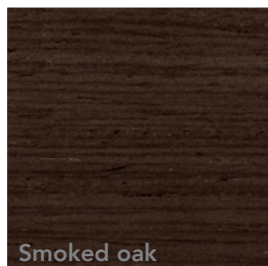

Perfect for quiet zones, reading rooms or conversation hubs, Lamella brings a natural vibe to modern flexible spaces.

It's easy to configure your own acoustic wall panels in different shapes and sizes with our online design tool. With a choice of sizes and wood veneers in any combination – from warm golden to cool blonde or earthy dark you'll be able to create a unique design rhythm to set the perfect tone.

Finishes

Smoked oak

Oak

Light oak