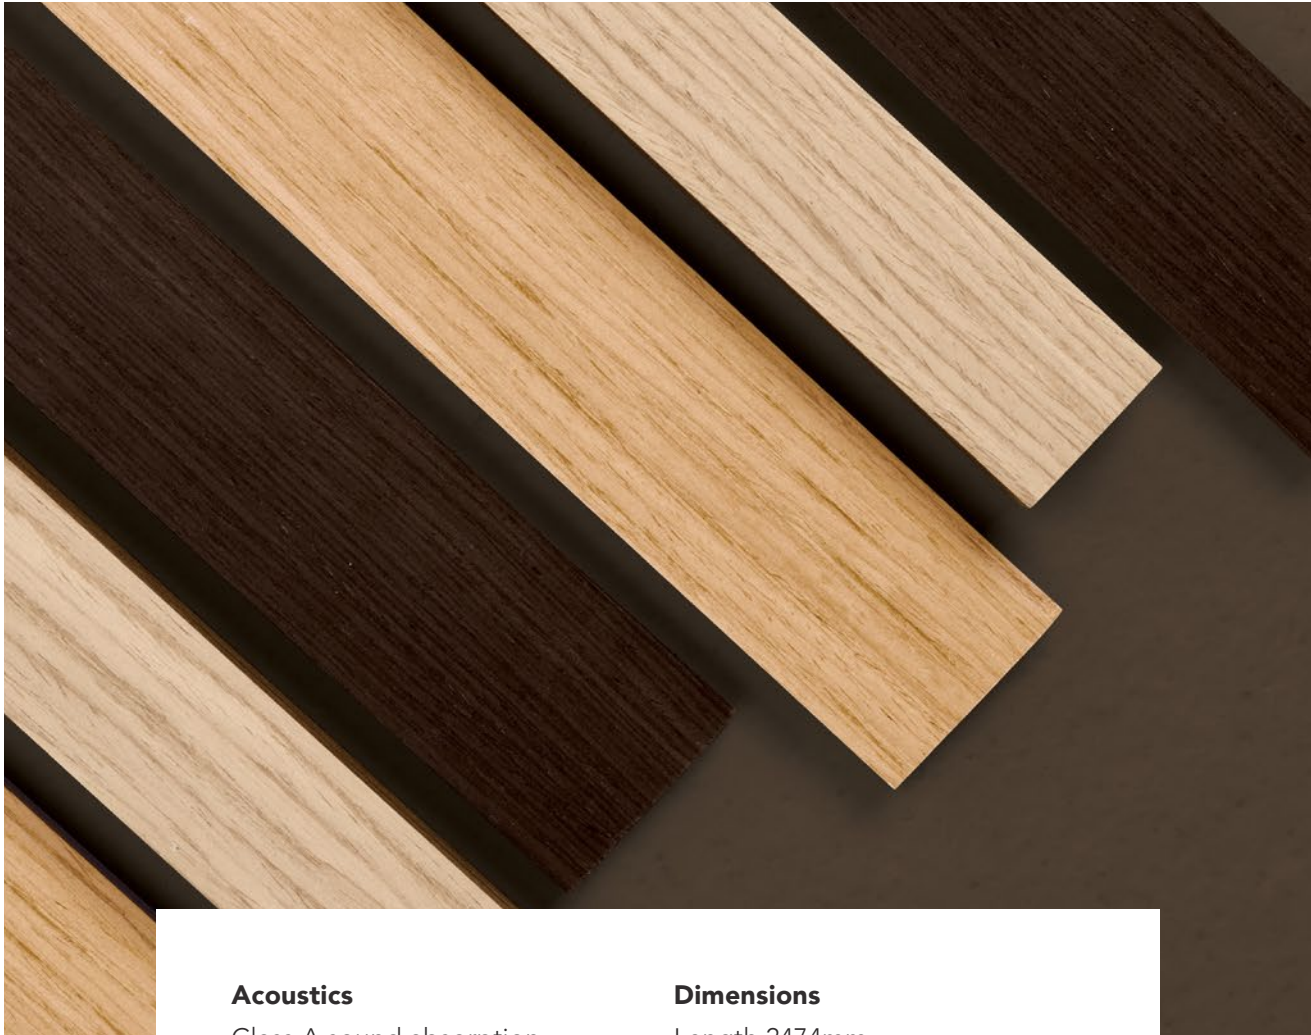

Quiet & sophisticated