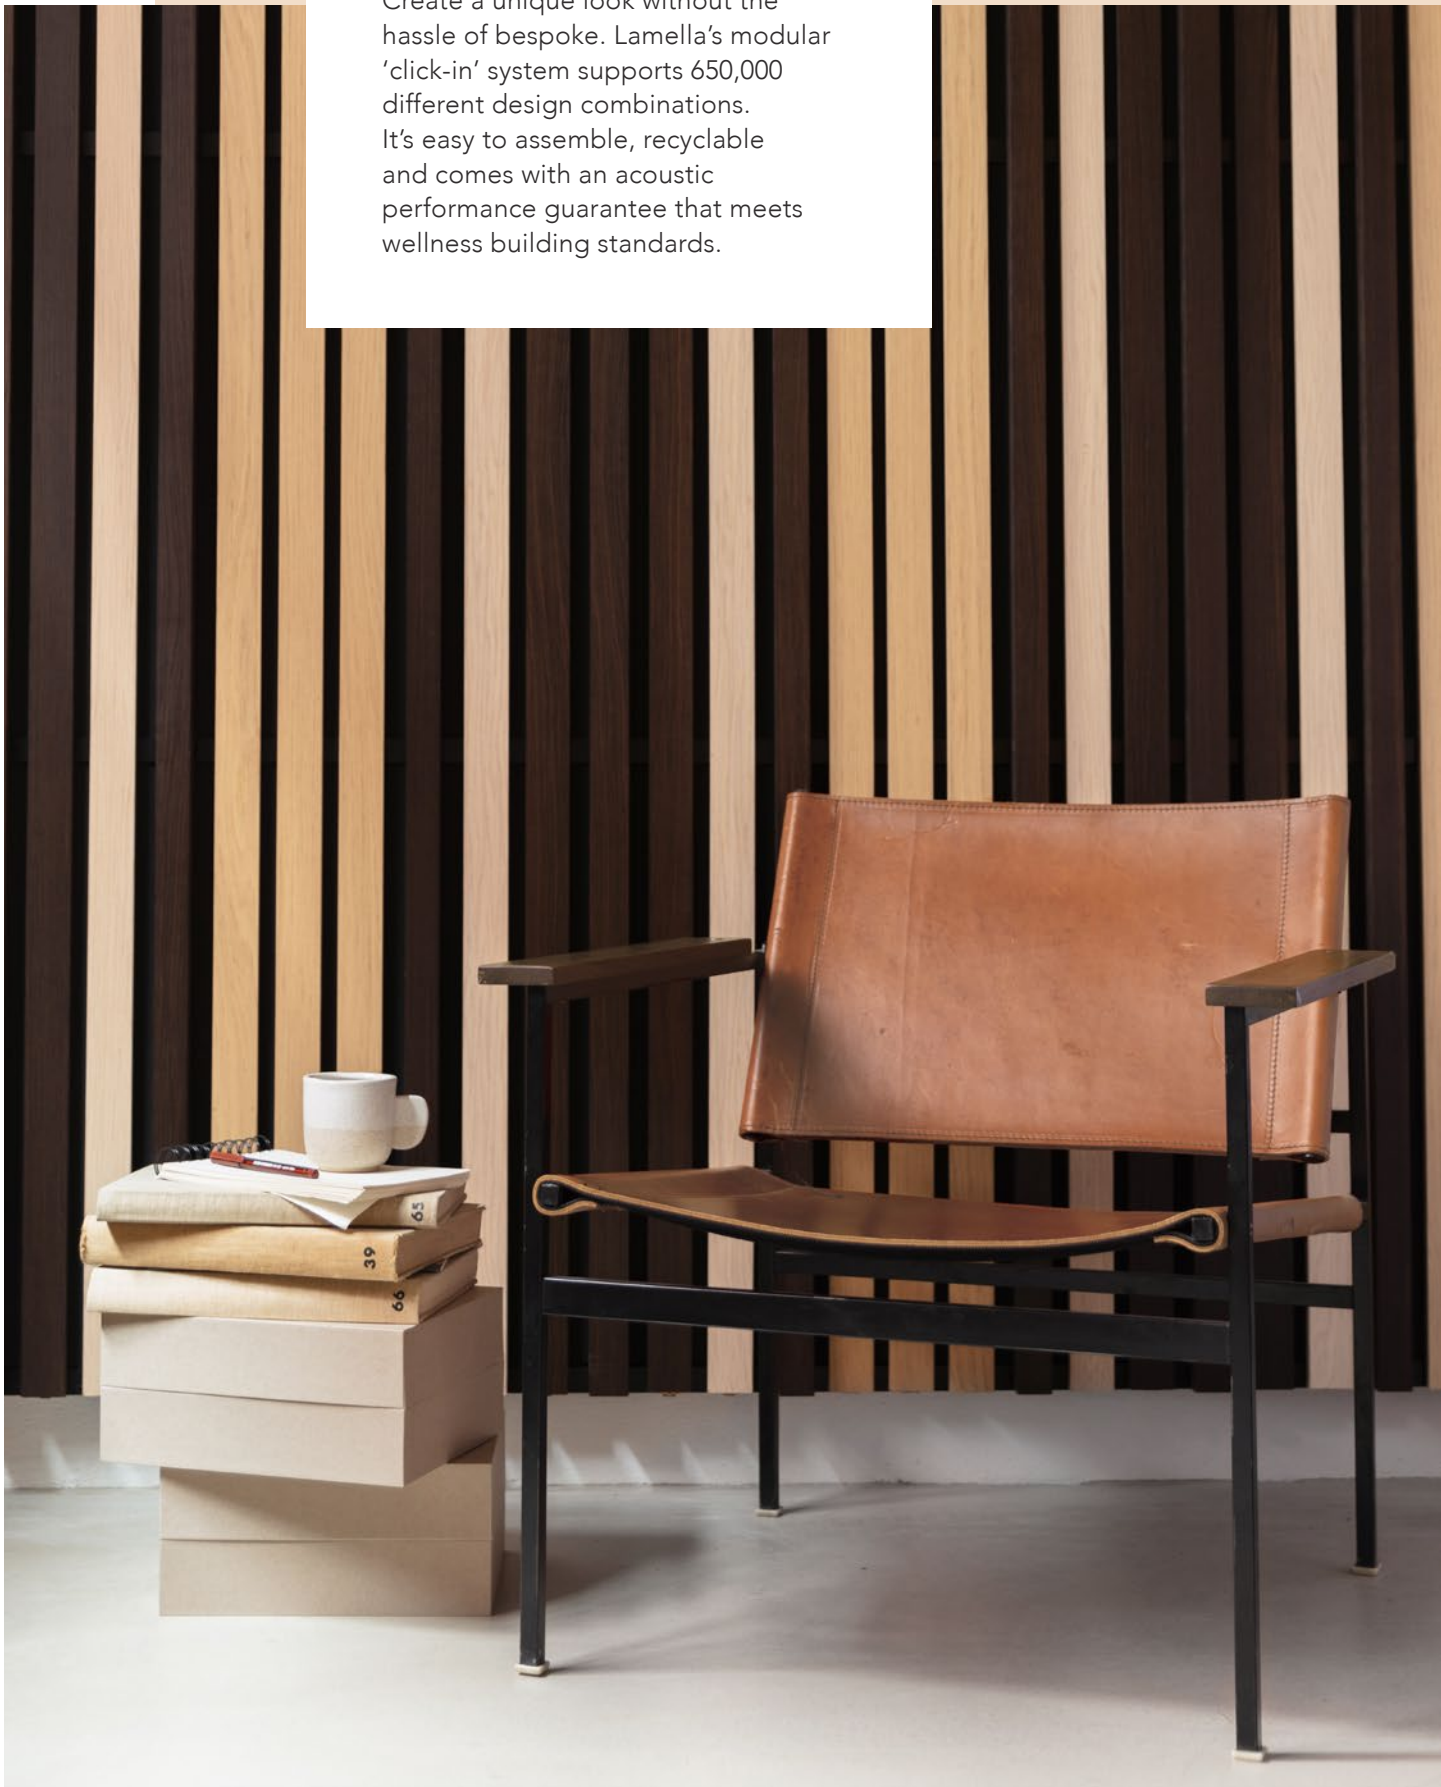

Rockfon® Lamella

THE PEACE OF THE FOREST.
THE BEAUTY OF WOOD.

Rockfon® Lamella

Bring the perfect tone to your designs with Rockfon Lamella modular wall system. Select from a choice of sizes and wood veneers to create an elegant solution with a unique design rhythm that combines powerful sound absorption with visual appeal.

Create a unique look without the hassle of bespoke. Lamella's modular 'click-in' system supports 650,000 different design combinations. It's easy to assemble, recyclable and comes with an acoustic performance guarantee that meets wellness building standards.

Perfect for quiet zones, reading rooms or conversation hubs, Lamella brings a natural vibe to modern flexible spaces.

It's easy to configure your own acoustic wall panels in different shapes and sizes with our online design tool. With a choice of sizes and wood veneers in any combination – from warm golden to cool blonde or earthy dark you'll be able to create a unique design rhythm to set the perfect tone.