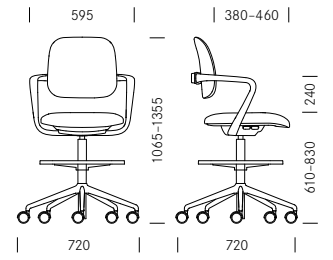

Ategra is the swivel chair for the “new office”, fitting perfectly into modern and appealing office environments with its dynamic and light appearance. It has all the important functions that an ergonomic office swivel chair should have – the compact synchronous mechanism allows for plenty of movement while sitting, and automatically adjusts to the user’s weight. The seat is height and depth-adjustable, and the backrest is also height-adjustable for accurate support of the lower back. The special feature of the Ategra model series is the backrest bar, which also functions as an armrest. It has a knob on the back that is used to adjust the back height. The synchronous mechanism allows for a generous backrest tilt that can be locked in position, with a height- and depth adjustable seat that tilts in synch with the body.

Standard Standaard
Optional Optioneel

Swivel chair Bureaustoel

Conference swivel chair Conferentiedraaistoel

High stool Hooge stoel

Girsberger AG, Bützberg, CH
 Girsberger GmbH, Endingen, D
 Girsberger Benelux BV, Naarden - Vesting, NL
 Girsberger GmbH, Wien, A
 Girsberger France, Paris, F
 Tuna Girsberger Tic. AS, Silivri, TR