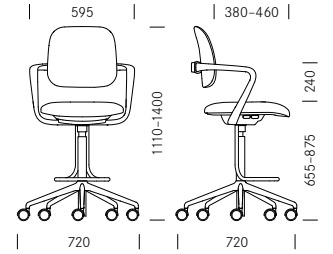

Ategra is the swivel chair for the “new office”, fitting perfectly into modern and appealing office environments with its dynamic and light appearance. It has all the important functions that an ergonomic office swivel chair should have – the compact synchronous mechanism allows for plenty of movement while sitting, and automatically adjusts to the user’s weight. The seat is height and depth-adjustable, and the backrest is also height-adjustable for accurate support of the lower back. The special feature of the Ategra model series is the backrest bar, which also functions as an armrest. It has a knob on the back that is used to adjust the back height. The synchronous mechanism allows for a generous backrest tilt that can be locked in position, with a height- and depth adjustable seat that tilts in synch with the body.

Standard Standaard
Optional Optioneel

Swivel chair Bureaustoel

Conference swivel chair Conferentiedraaistoel

High stool Hooge stoel

Girsberger AG, Bützberg, CH
 Girsberger GmbH, Endingen, D
 Girsberger Benelux BV, Naarden - Vesting, NL
 Girsberger GmbH, Wien, A
 Girsberger France, Paris, F
 Tuna Girsberger Tic. AS, Silivri, TR